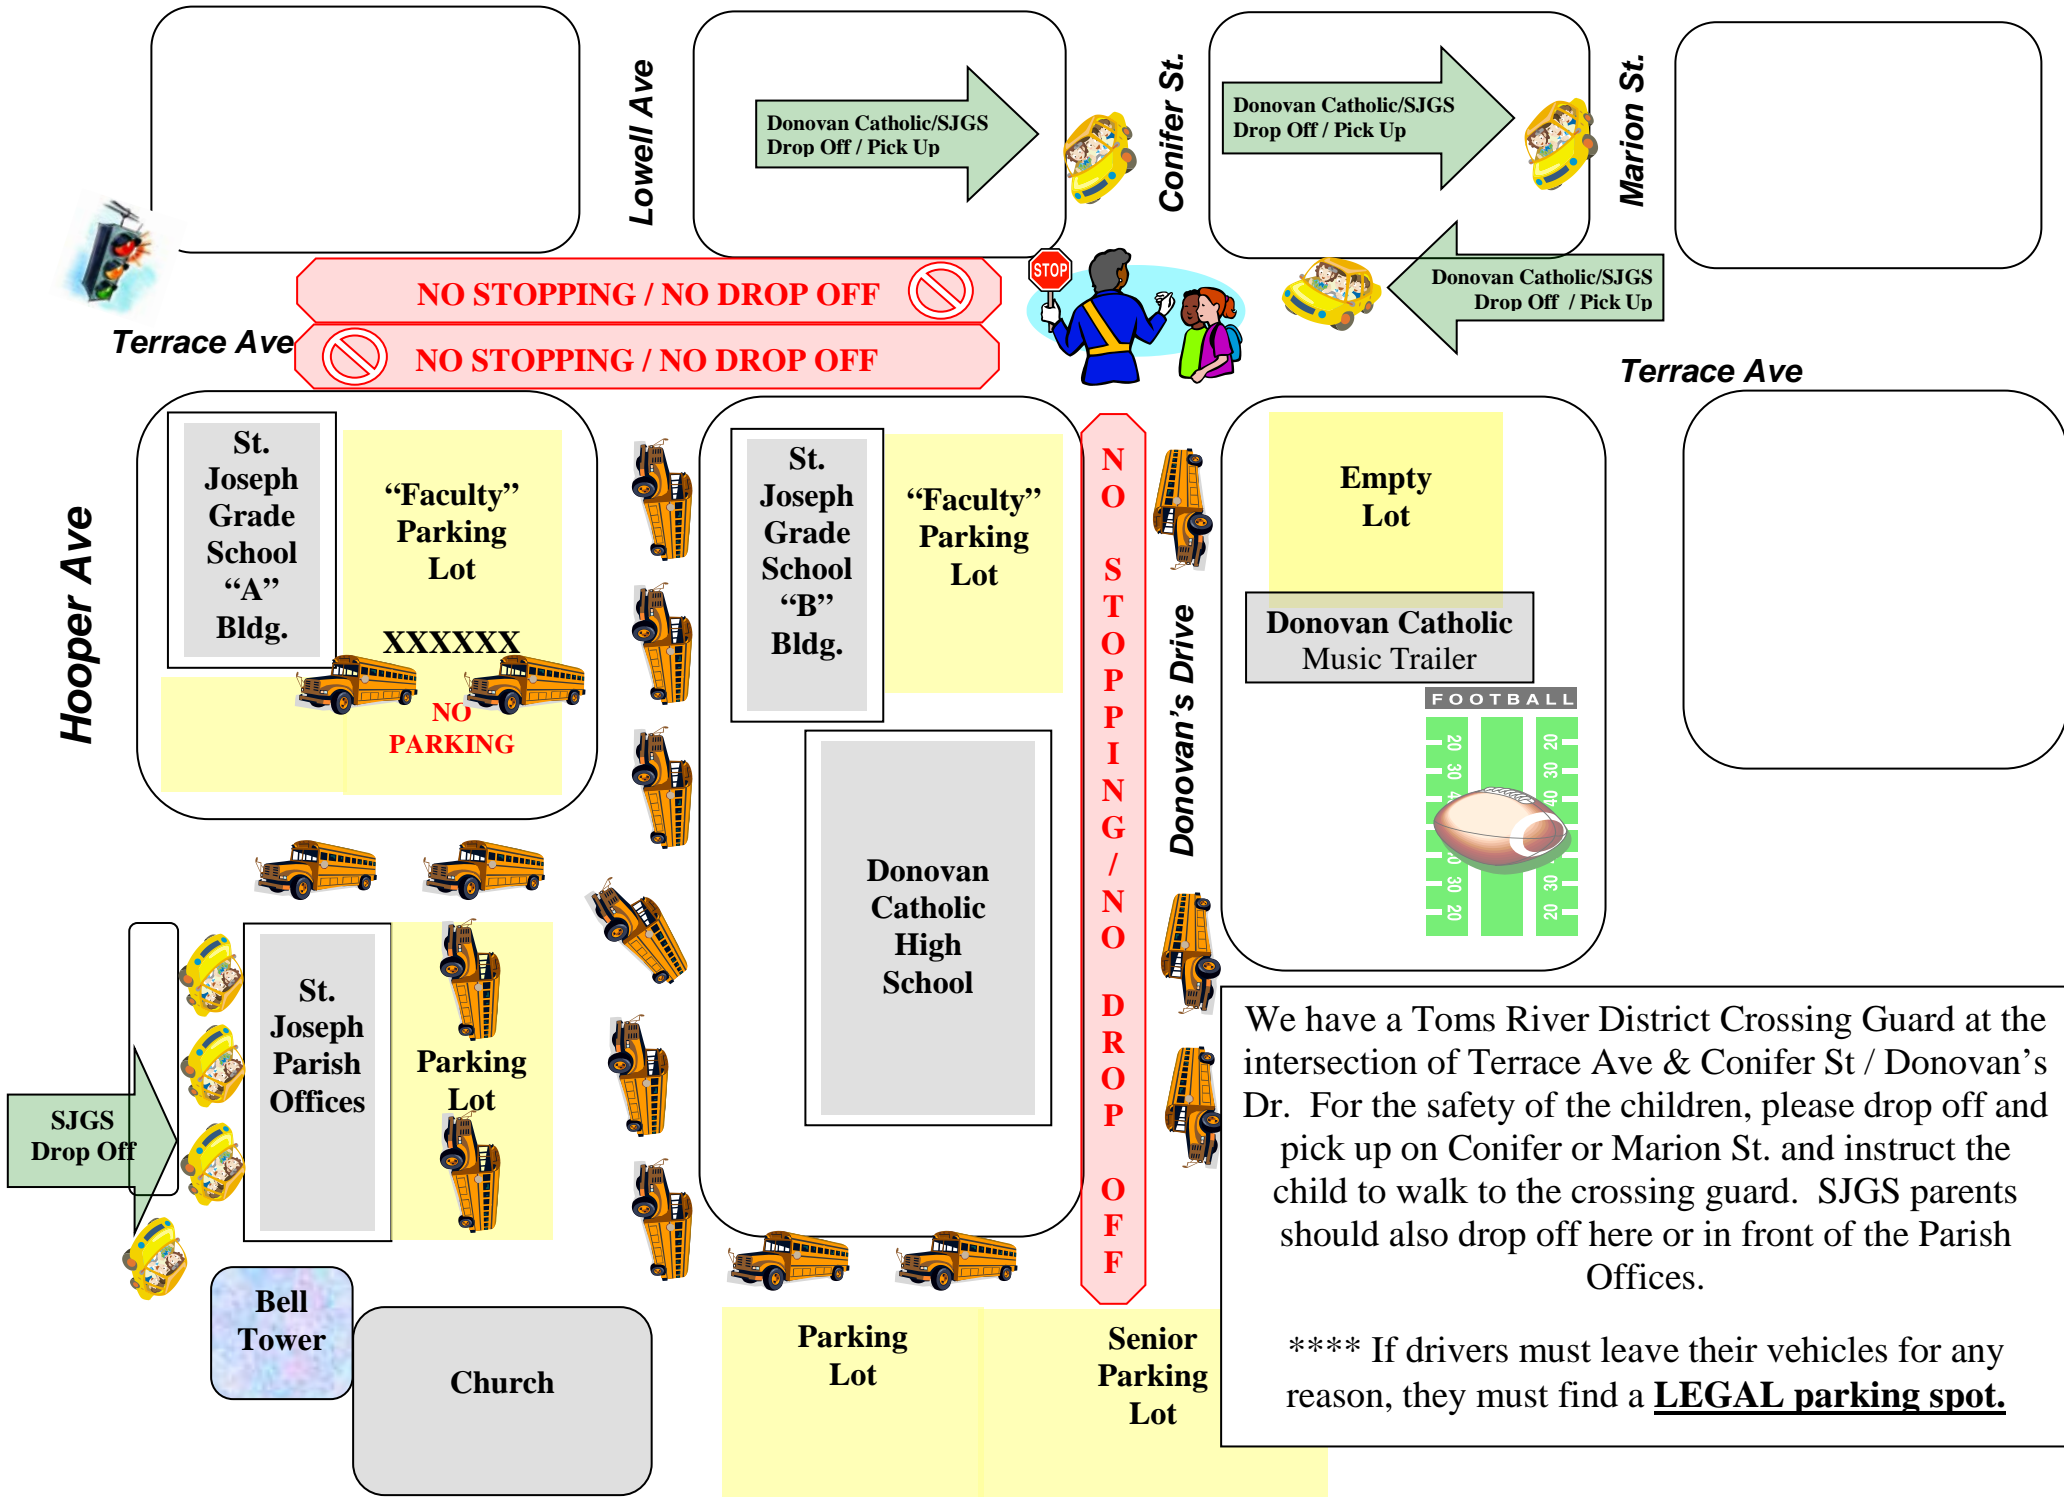

Route 37

We have a Toms River District Crossing Guard at the intersection of Terrace Ave & Conifer St / Donovan's Dr. For the safety of the children, please drop off and pick up on Conifer or Marion St. and instruct the child to walk to the crossing guard. SJGS parents should also drop off here or in front of the Parish Offices.

**** If drivers must leave their vehicles for any reason, they must find a **LEGAL parking spot.**